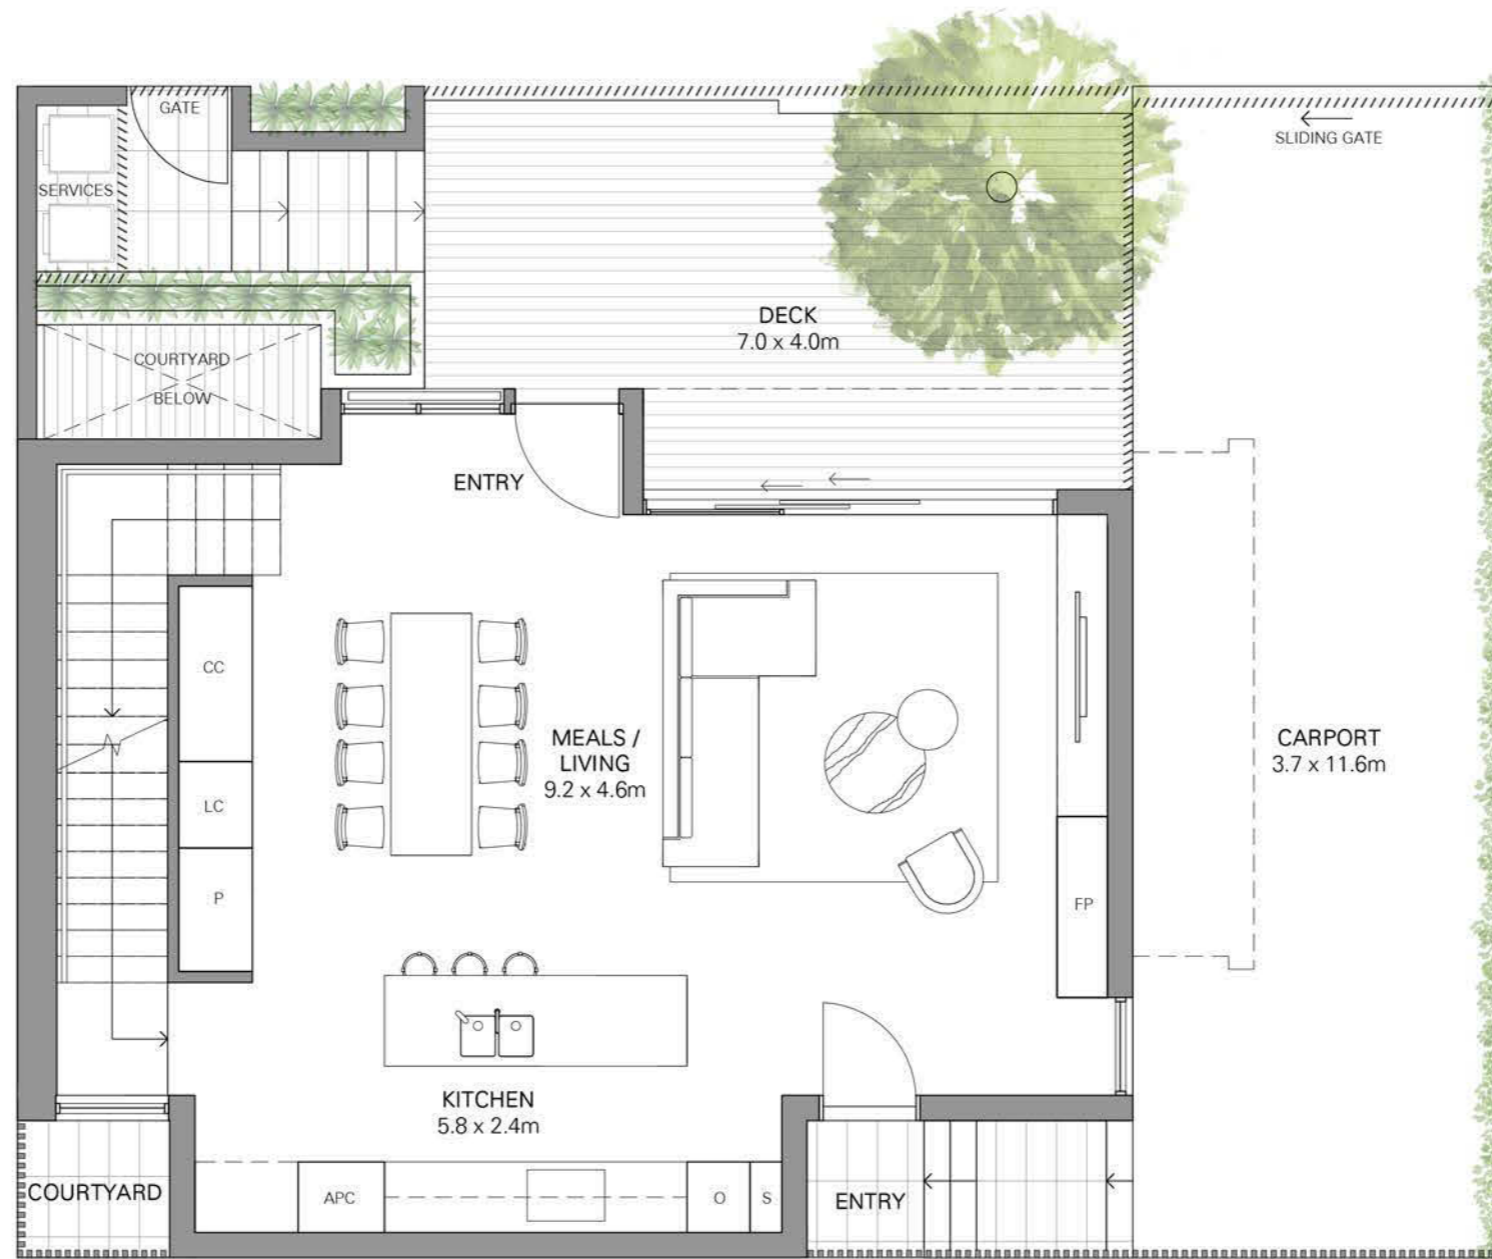

HOUSE BASEMENT LOCATION

LEGEND

- L LINEN CUPBOARD
- LC LAUNDRY CHUTE
- LDY LAUNDRY
- BIR BUILT IN ROBE
- SHR SHOWER

AREAS

- HOUSE 81.9m²
- COURTYARD 6.9m²

HOUSE BASEMENT LOCATION

LEGEND

- L LINEN CUPBOARD
- LC LAUNDRY CHUTE
- LDY LAUNDRY
- BIR BUILT IN ROBE
- SHR SHOWER

AREAS

HOUSE	81.9m ²
COURTYARD	6.9m ²

HOUSE 2

112 MITFORD

HOUSE GROUND LEVEL LOCATION

LEGEND

- P PANTRY
- O OVENS
- S SHELVING
- LC LAUNDRY CHUTE
- CC CLOAKS CUPBOARD
- FP FIREPLACE
- APC APPLIANCE CUPBOARD

AREAS

HOUSE	82.5m ²
CARPORT	42.9m ²
PRIVATE OPEN SPACE	41.8m ²

HOUSE FIRST LEVEL LOCATION

LEGEND

- L LINEN CUPBOARD
- LC LAUNDRY CHUTE
- QS QUEEN SIZE BED
- KS KING SIZE BED
- BIR BUILT IN ROBE
- SHR SHOWER

AREAS

HOUSE 71.9m²

HOUSE 2

112 MITFORD