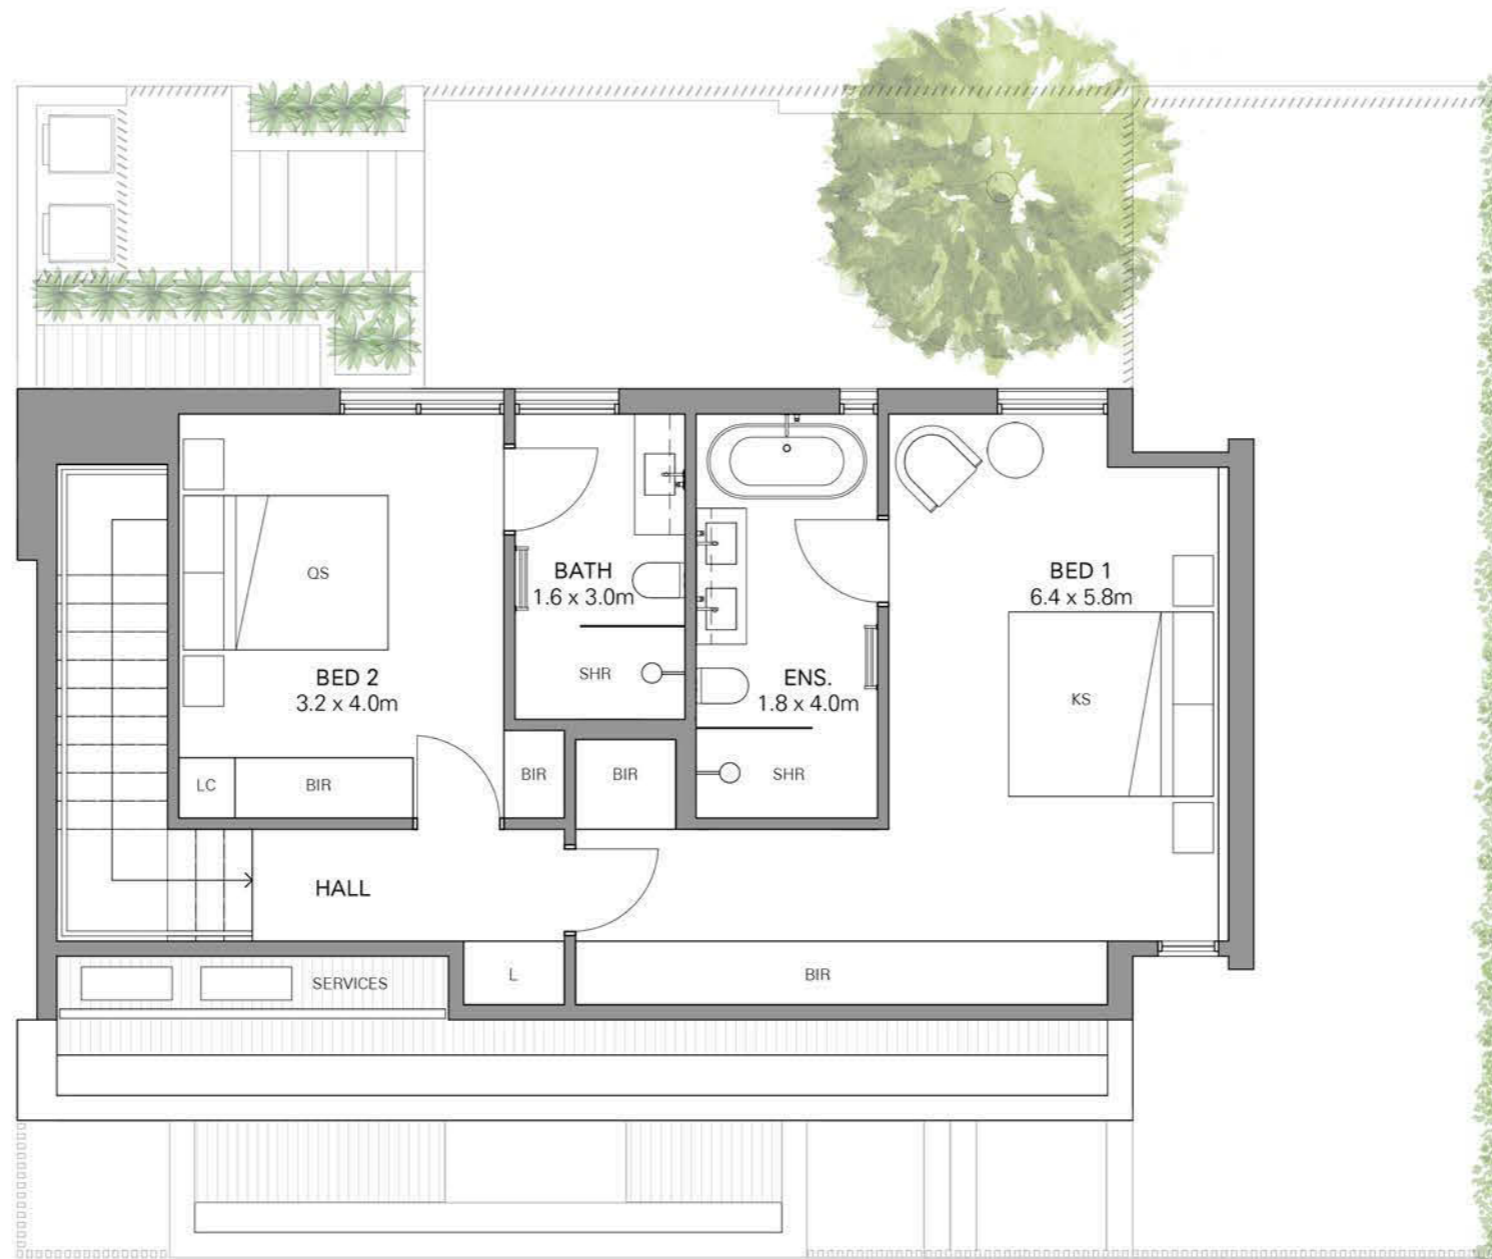

HOUSE BASEMENT LOCATION

LEGEND

- L LINEN CUPBOARD
- LC LAUNDRY CHUTE
- LDY LAUNDRY
- BIR BUILT IN ROBE
- SHR SHOWER

AREAS

- HOUSE 81.9m²
- COURTYARD 6.9m²

HOUSE BASEMENT LOCATION

LEGEND

- L LINEN CUPBOARD
- LC LAUNDRY CHUTE
- LDY LAUNDRY
- BIR BUILT IN ROBE
- SHR SHOWER

AREAS

HOUSE	81.9m ²
COURTYARD	6.9m ²

HOUSE 2

112 MITFORD

HOUSE GROUND LEVEL LOCATION

LEGEND

- P PANTRY
- O OVENS
- S SHELVING
- LC LAUNDRY CHUTE
- CC CLOAKS CUPBOARD
- FP FIREPLACE
- APC APPLIANCE CUPBOARD

AREAS

HOUSE	82.5m ²
CARPORT	42.9m ²
PRIVATE OPEN SPACE	41.8m ²

HOUSE FIRST LEVEL LOCATION

LEGEND

- L LINEN CUPBOARD
- LC LAUNDRY CHUTE
- QS QUEEN SIZE BED
- KS KING SIZE BED
- BIR BUILT IN ROBE
- SHR SHOWER

AREAS

HOUSE 71.9m²

HOUSE 2

112 MITFORD