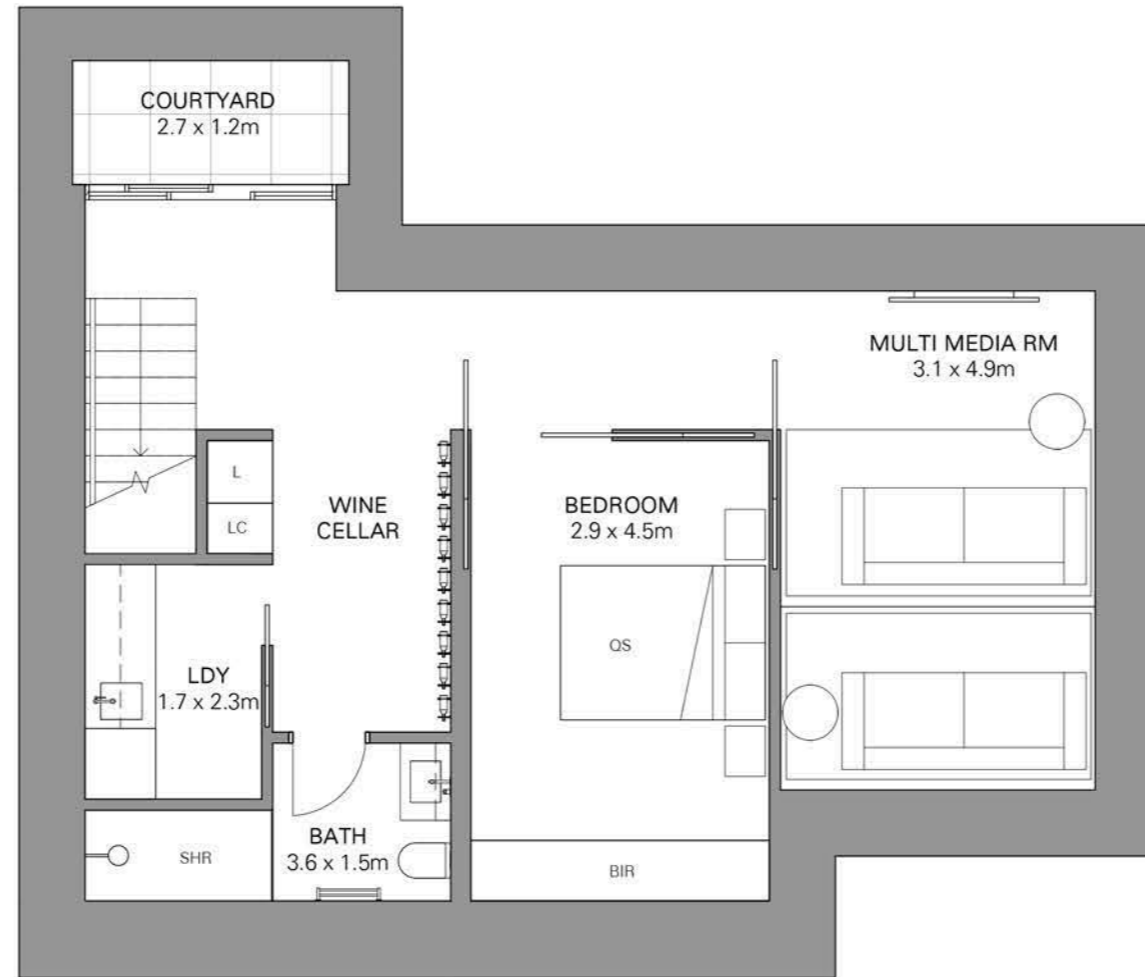

HOUSE BASEMENT LOCATION

LEGEND

- L LINEN CUPBOARD
- LC LAUNDRY CHUTE
- LDY LAUNDRY
- BIR BUILT IN ROBE
- SHR SHOWER

AREAS

- HOUSE 81.9m²
- COURTYARD 6.9m²

HOUSE BASEMENT LOCATION

LEGEND

- L LINEN CUPBOARD
- LC LAUNDRY CHUTE
- LDY LAUNDRY
- BIR BUILT IN ROBE
- SHR SHOWER

AREAS

HOUSE	81.9m ²
COURTYARD	6.9m ²

HOUSE 2

112 MITFORD

HOUSE GROUND LEVEL LOCATION

LEGEND

- P PANTRY
- O OVENS
- S SHELVING
- LC LAUNDRY CHUTE
- CC CLOAKS CUPBOARD
- FP FIREPLACE
- APC APPLIANCE CUPBOARD

AREAS

HOUSE	82.5m ²
CARPORT	42.9m ²
PRIVATE OPEN SPACE	41.8m ²

HOUSE FIRST LEVEL LOCATION

LEGEND

- L LINEN CUPBOARD
- LC LAUNDRY CHUTE
- QS QUEEN SIZE BED
- KS KING SIZE BED
- BIR BUILT IN ROBE
- SHR SHOWER

AREAS

HOUSE 71.9m²

HOUSE 2

112 MITFORD