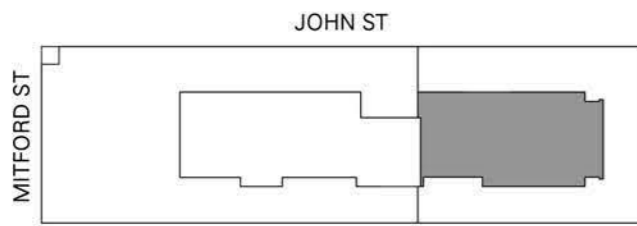

HOUSE BASEMENT LOCATION

LEGEND

- L LINEN CUPBOARD
- LC LAUNDRY CHUTE
- LDY LAUNDRY
- BIR BUILT IN ROBE
- SHR SHOWER

AREAS

- HOUSE 81.9m²
- COURTYARD 6.9m²

HOUSE BASEMENT LOCATION

LEGEND

- L LINEN CUPBOARD
- LC LAUNDRY CHUTE
- LDY LAUNDRY
- BIR BUILT IN ROBE
- SHR SHOWER

AREAS

HOUSE	81.9m ²
COURTYARD	6.9m ²

HOUSE 2

112 MITFORD

HOUSE GROUND LEVEL LOCATION

LEGEND

- P PANTRY
- O OVENS
- S SHELVING
- LC LAUNDRY CHUTE
- CC CLOAKS CUPBOARD
- FP FIREPLACE
- APC APPLIANCE CUPBOARD

AREAS

HOUSE	82.5m ²
CARPORT	42.9m ²
PRIVATE OPEN SPACE	41.8m ²

HOUSE FIRST LEVEL LOCATION

LEGEND

- L LINEN CUPBOARD
- LC LAUNDRY CHUTE
- QS QUEEN SIZE BED
- KS KING SIZE BED
- BIR BUILT IN ROBE
- SHR SHOWER

AREAS